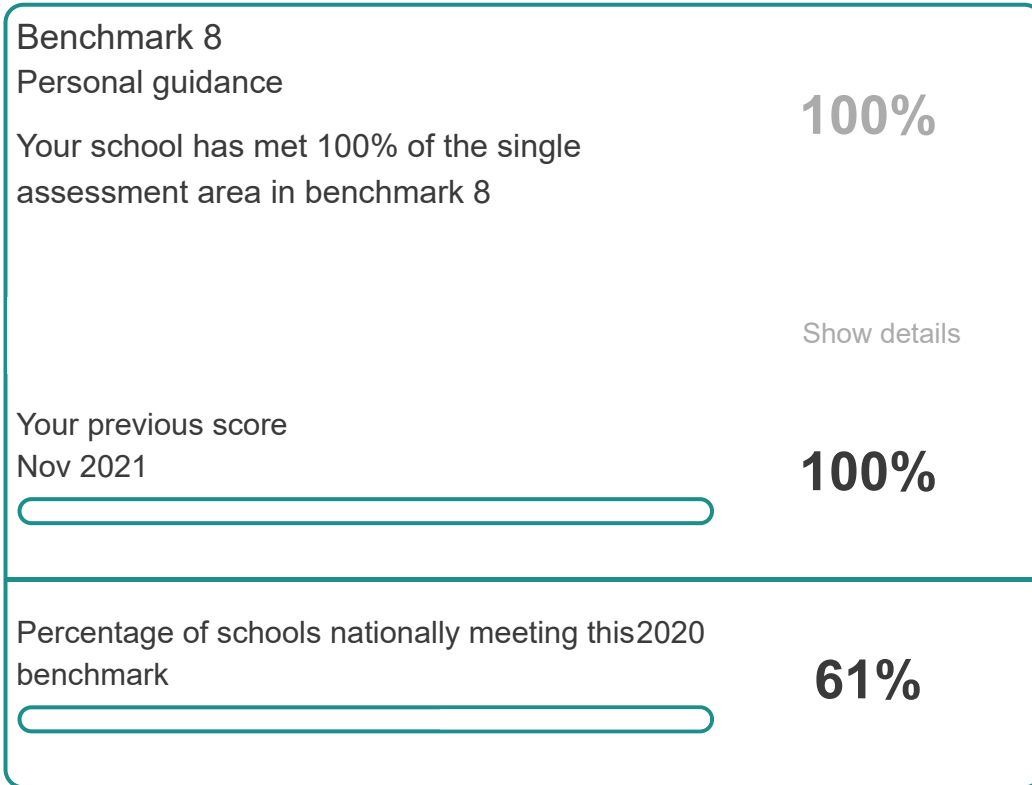

[PRINT SURVEY](#)

[VIEW EVALUATIONS](#)

Compass support

If you need support with your evaluation please reference the documents below or email our support team who will be able to help you.

[Access our support guides](#)

[Printable Compass for schools questions [PDF]](#)

[Printable Compass for colleges questions [PDF]](#)

[Printable Compass for special schools questions [PDF]](#)

[Contact us by email](#)

Support