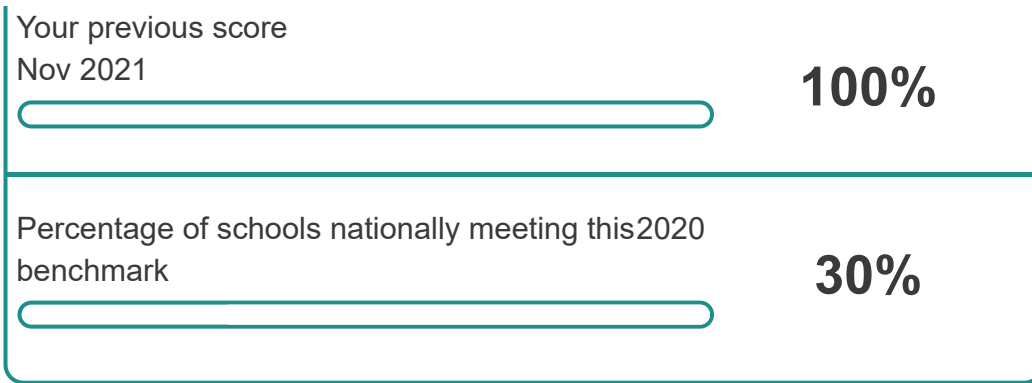

[PRINT SURVEY](#)

[VIEW EVALUATIONS](#)

Compass support

If you need support with your evaluation please reference the documents below or email our support team who will be able to help you.

[Access our support guides](#)

[Printable Compass for schools questions [PDF]](#)

[Printable Compass for colleges questions [PDF]](#)

[Printable Compass for special schools questions [PDF]](#)

[Contact us by email](#)

Support